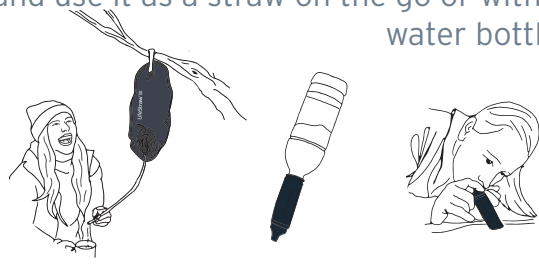

LifeStraw®

PEAK SERIES

8L GRAVITY BAG

WATER FILTER SYSTEM

FOR BASE CAMP, LARGE GROUPS,
VAN & RV TRAVEL

WHY YOU'LL LOVE IT:

- The toughest gravity bag on the market to stand up to your adventures.
- Hangs from a tree or RV for quick hydration at base camp.
- Leak-proof cap included for easy water storage.
- Ideal for larger camping groups – only one person has to carry water for the group!

YOUR PURCHASE HAS IMPACT
1 PURCHASE = 1 YEAR
SAFE WATER FOR 1 CHILD

ENHANCED MICROFILTER PERFORMANCE

Our re-engineered membrane and custom backwash accessory means better performance against sand & silt to ensure a great flow over the long haul.

EXTREME DURABILITY

Constructed of durable 840 denier double TPU laminated nylon reinforced fabric, which is resistant to punctures & rips during your travels.

HIGHLY VERSATILE

Can remove the filter from the gravity bag and use it as a straw on the go or with a water bottle.